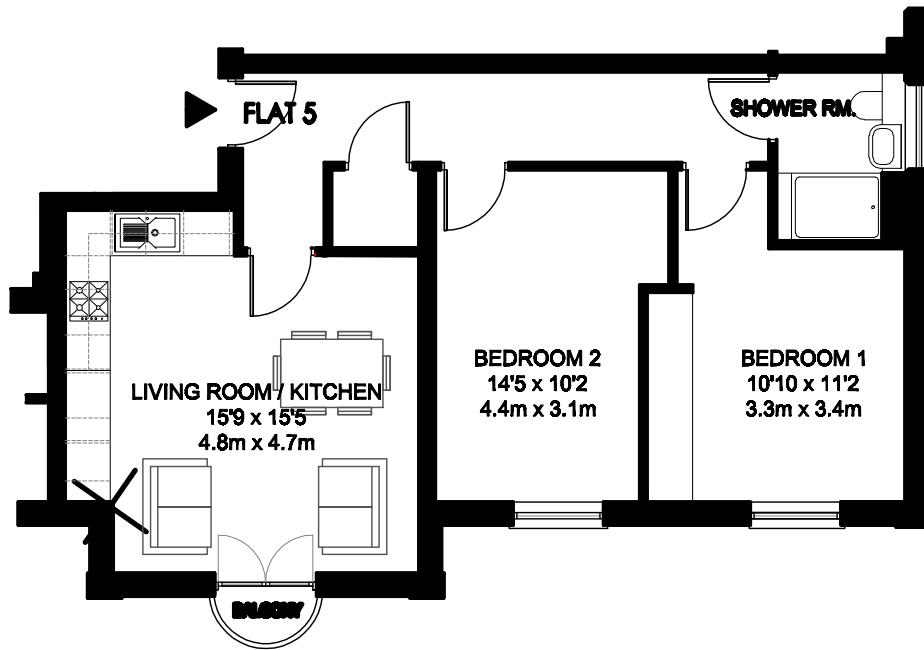

5 POUPARTS PLACE
APPROX. GROSS INTERNAL FLOOR AREA
62.7 sq.m / 674.9 sq.ft

FIRST FLOOR PLAN
674.9 sq.ft