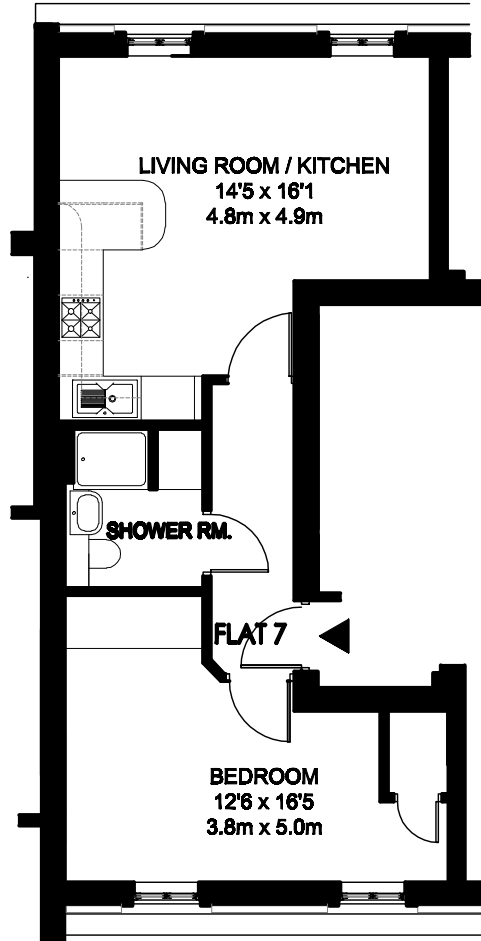

**7 POUPARTS PLACE**  
**APPROX. GROSS INTERNAL FLOOR AREA**  
**43.4 sq.m / 467.2 sq.ft**

**SECOND FLOOR PLAN**

**467.2 sq.ft**