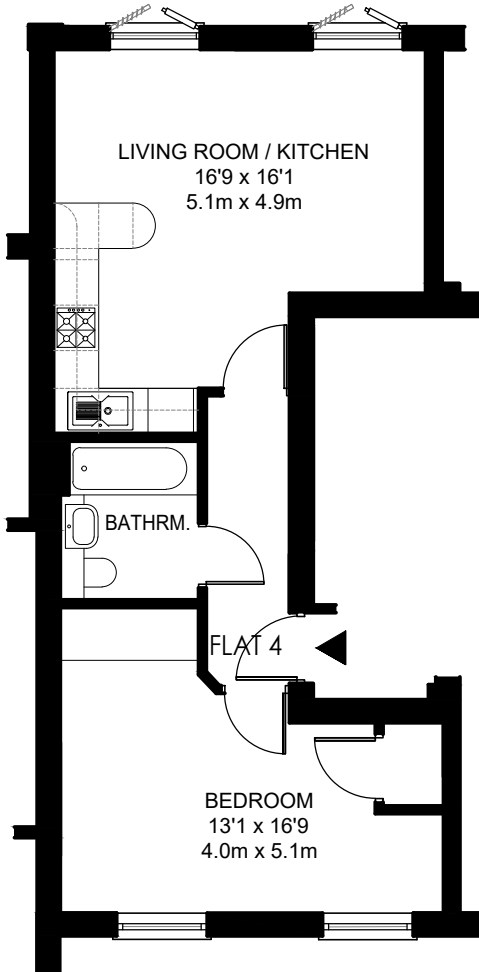

4 POUPARTS PLACE
APPROX. GROSS INTERNAL FLOOR AREA
45.9 sq.m / 494.0 sq.ft

FIRST FLOOR PLAN

494.0 sq.ft