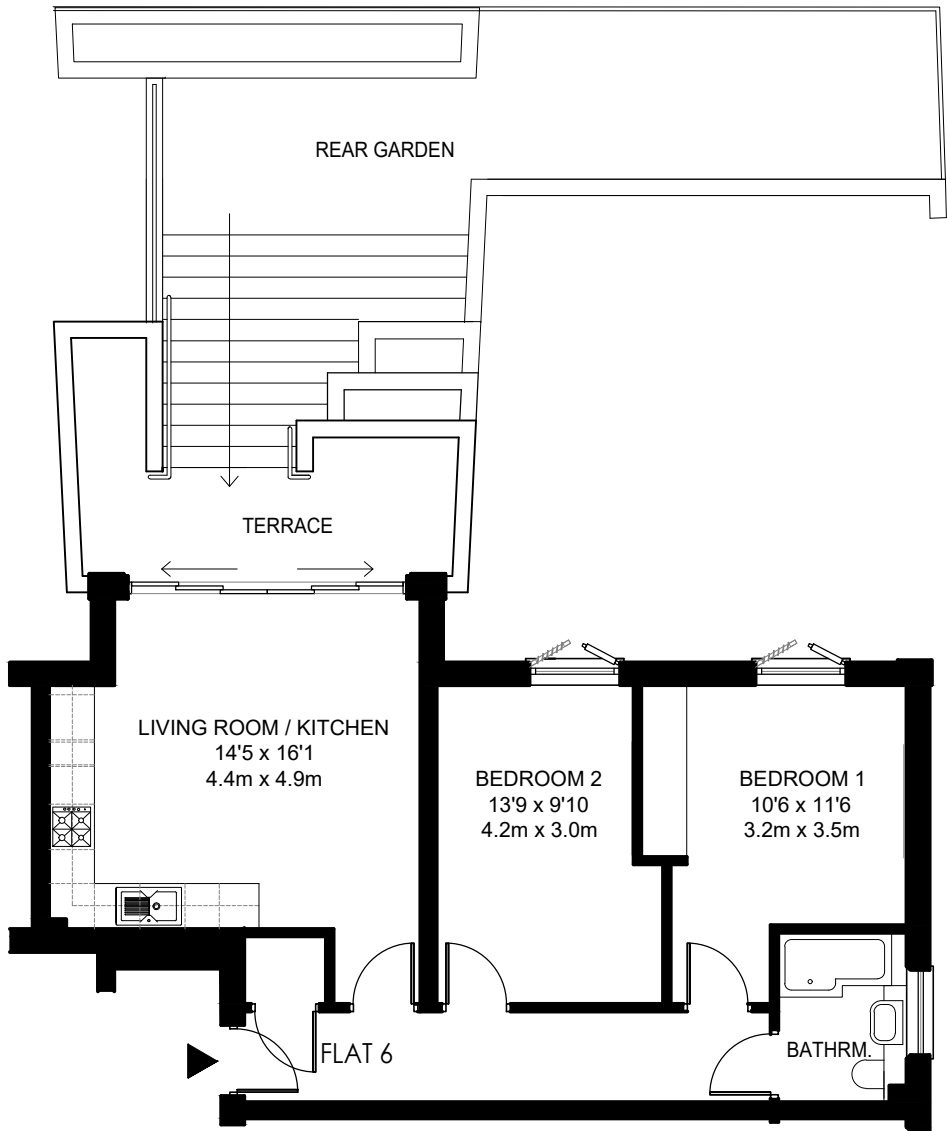

6 POUPARTS PLACE
APPROX. GROSS INTERNAL FLOOR AREA

61.2 sq.m / 658.8 sq.ft

FIRST FLOOR PLAN

658.8 sq.ft