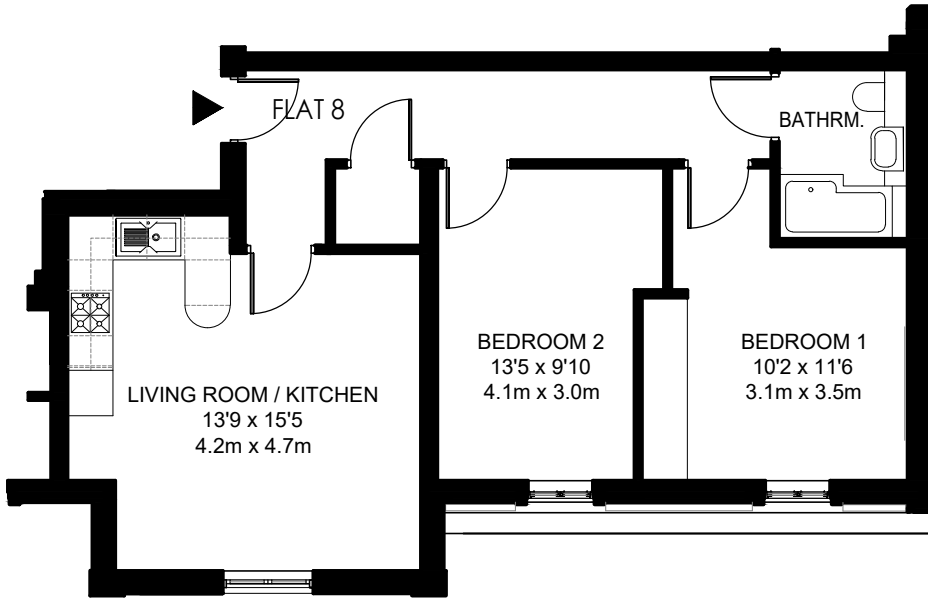

8 POUPARTS PLACE
APPROX. GROSS INTERNAL FLOOR AREA
60.7 sq.m / 653.4 sq.ft

SECOND FLOOR PLAN

653.4 sq.ft